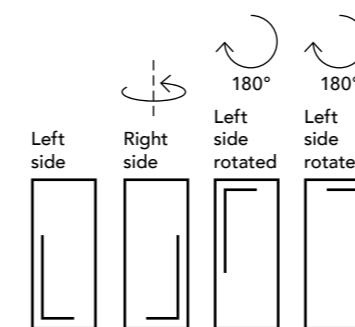

Electric Marble

COMPOSIZIONI · COMPOSITIONS

MACCHIA APERTA · BOOKMATCH