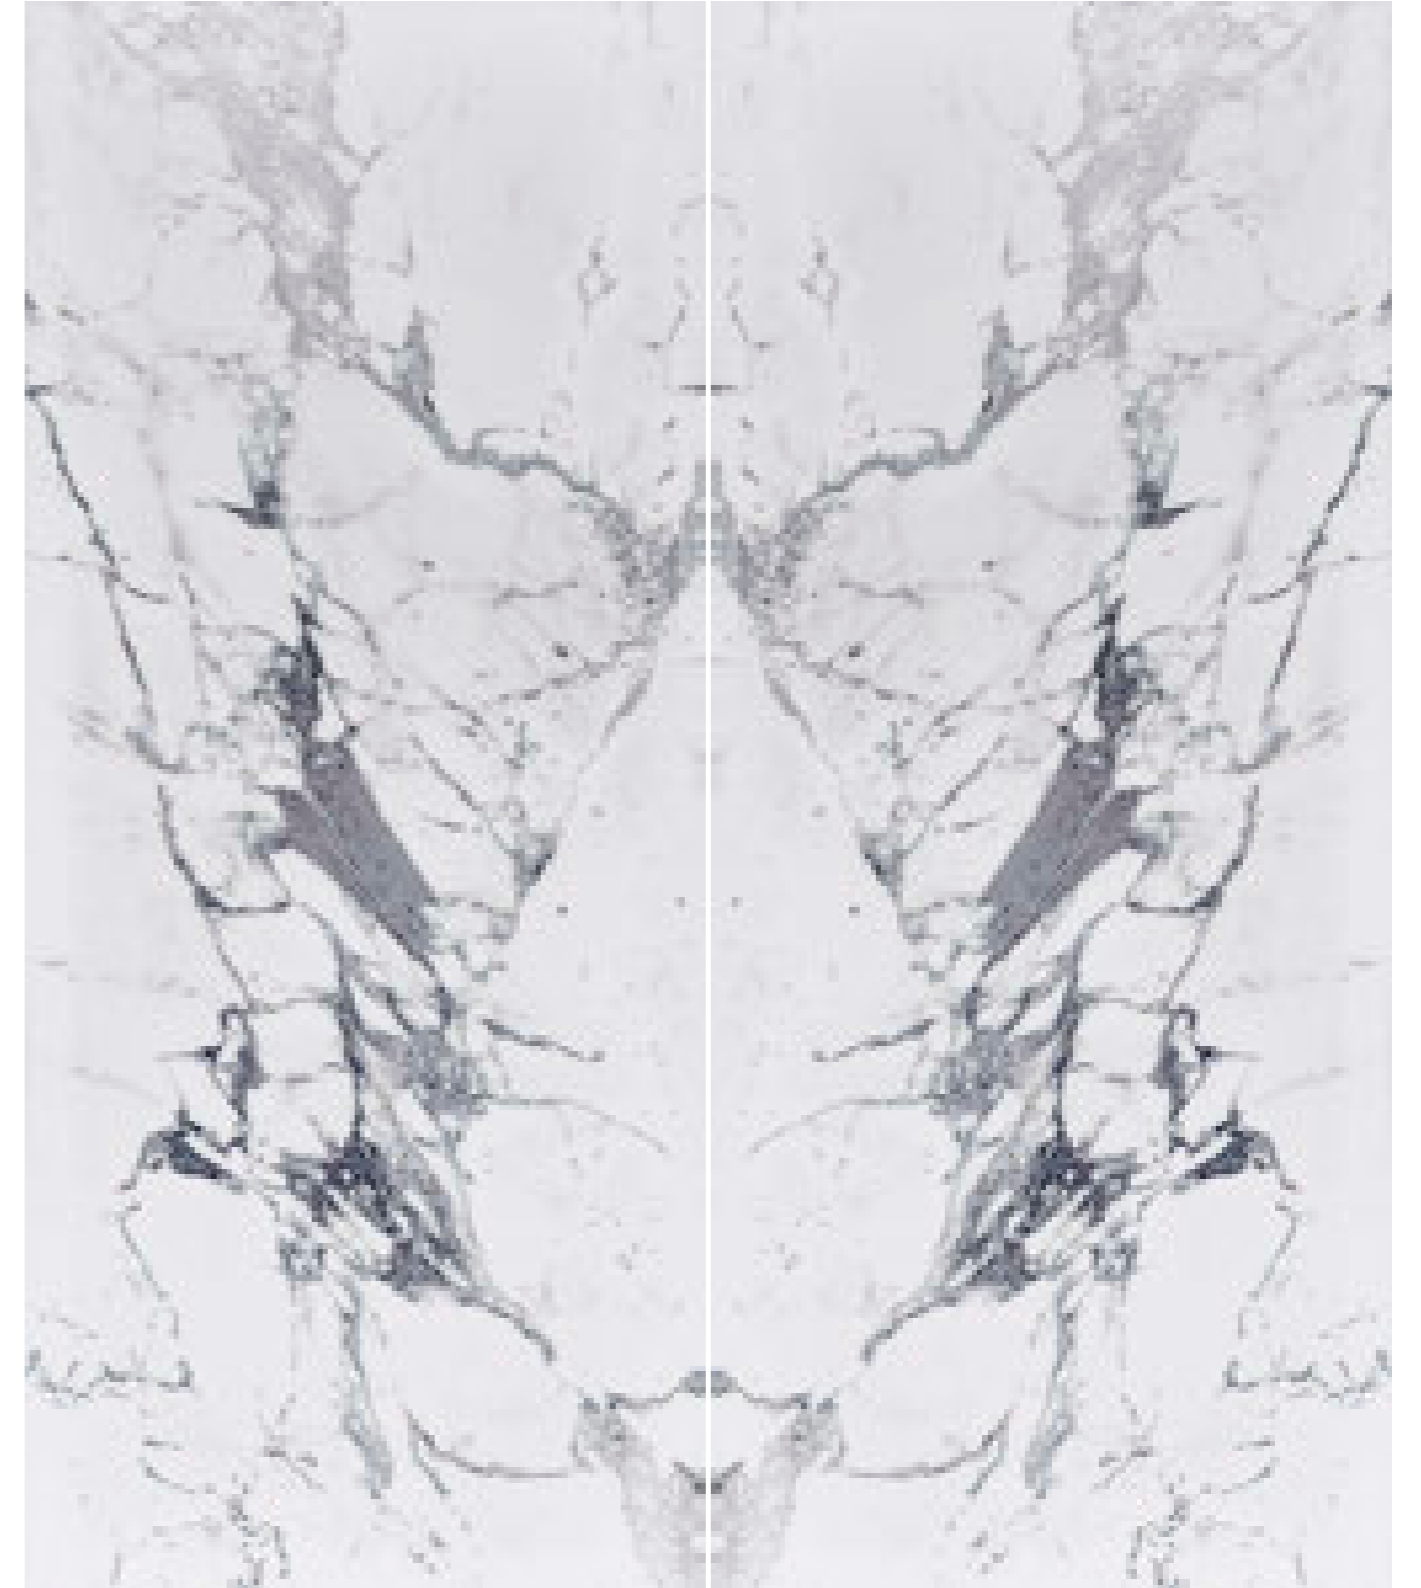

Electric Marble Cal Gold

Electric Marble Cal Silver

Electric Marble Cal Gold SX

Electric Marble Cal Gold DX

Electric Marble Cal Silver SX

Electric Marble Cal Silver DX

Formato - Size
Standard 120x280cm
Standard 47 1/4"x110 1/4"