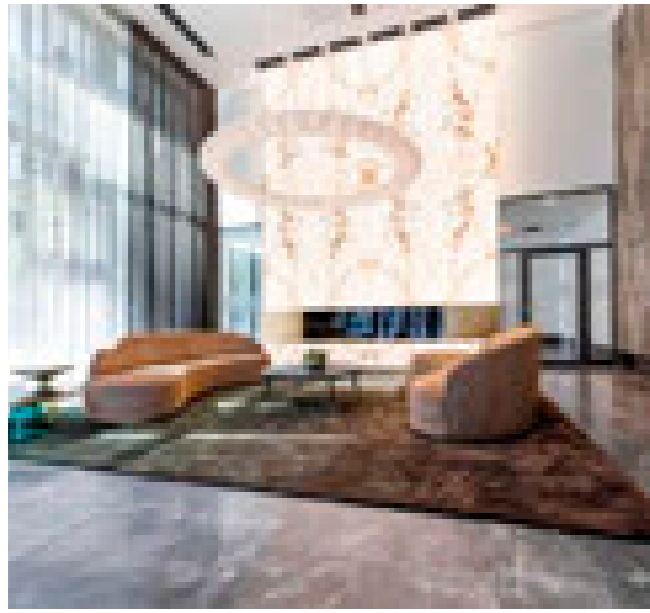

Electric Marble Cal Natural, Pergamino Gold