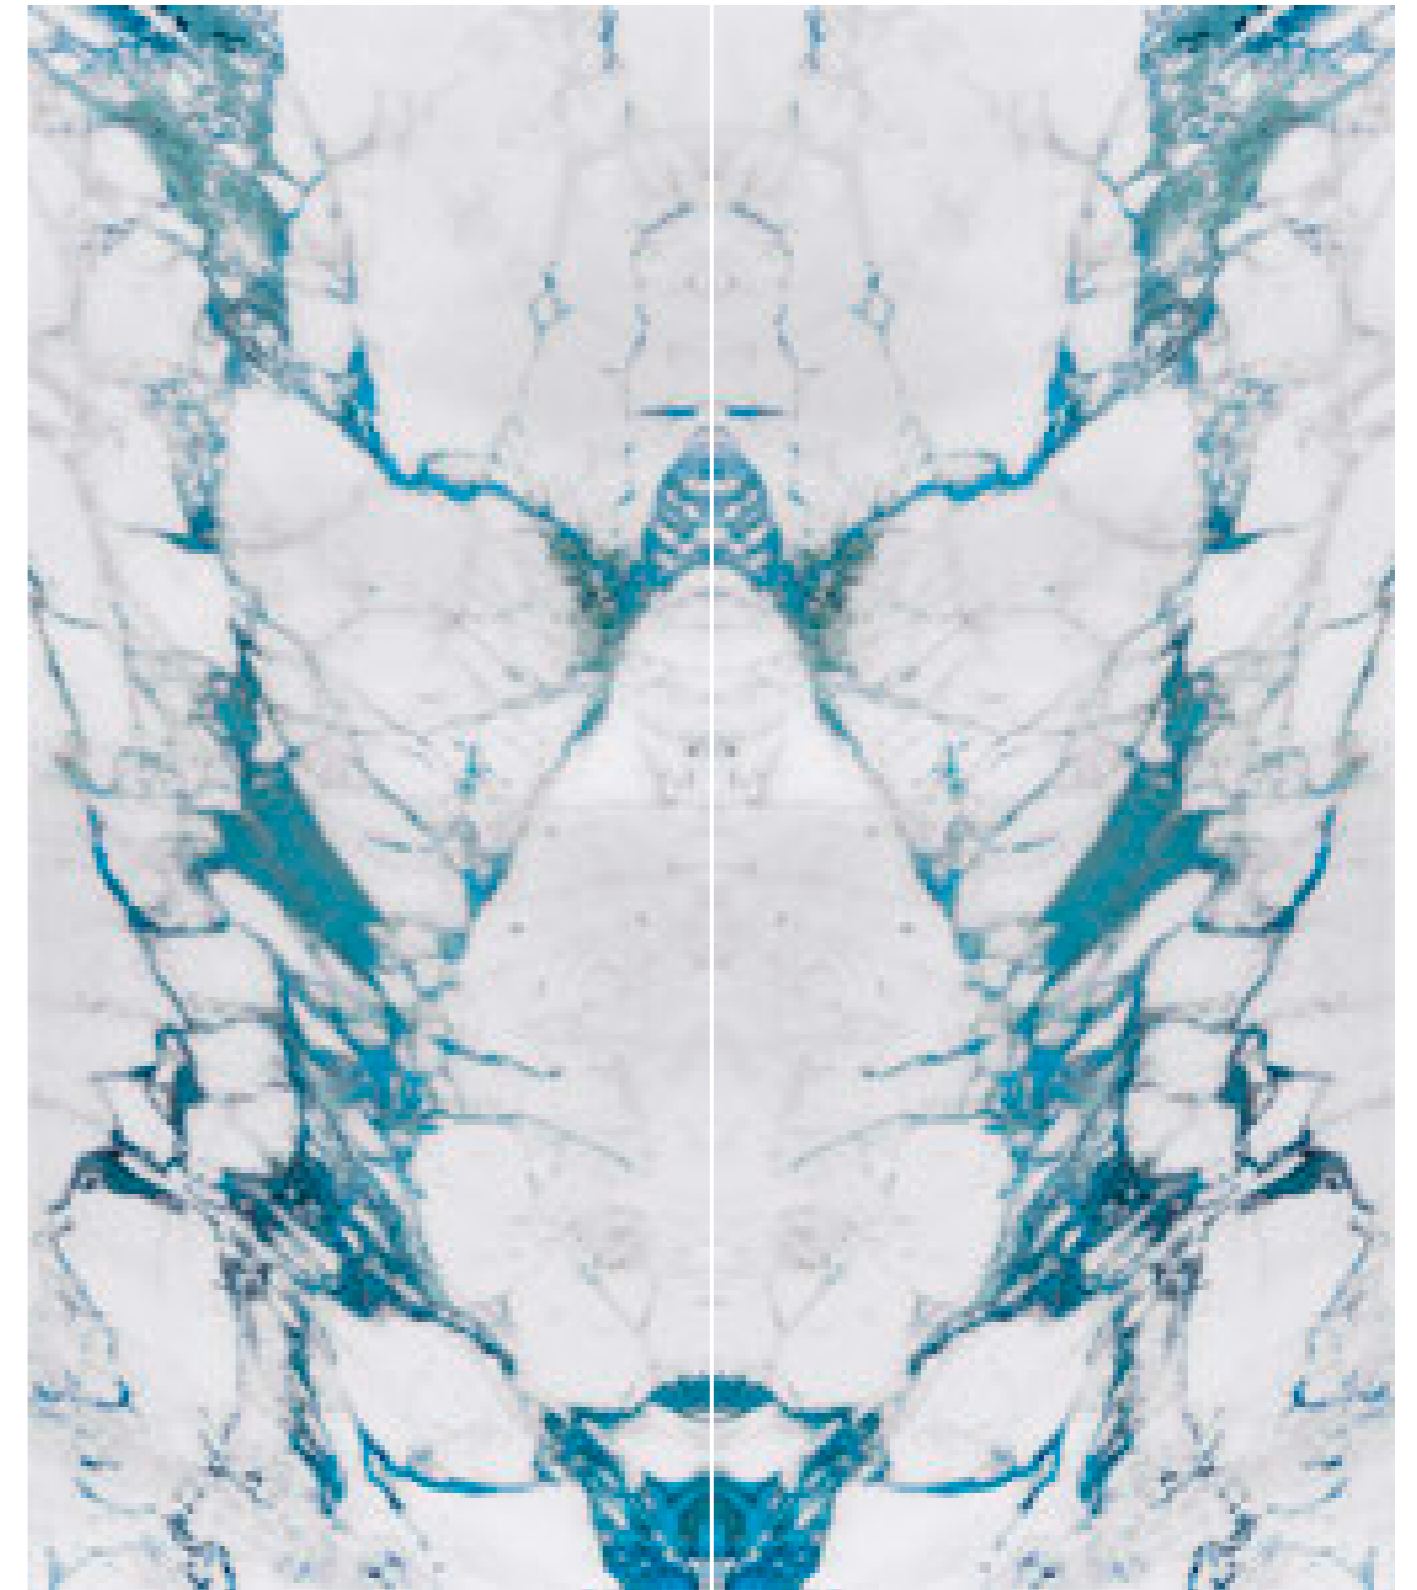

Electric Marble Cal Gold

Boston Table
SICIS Home Collection

Electric Marble Cal Turchese

Electric Marble Cal Turchese SX

Electric Marble Cal Turchese DX

Formato - Size
Standard 120x280cm
Standard 47 1/4"x110 1/4"