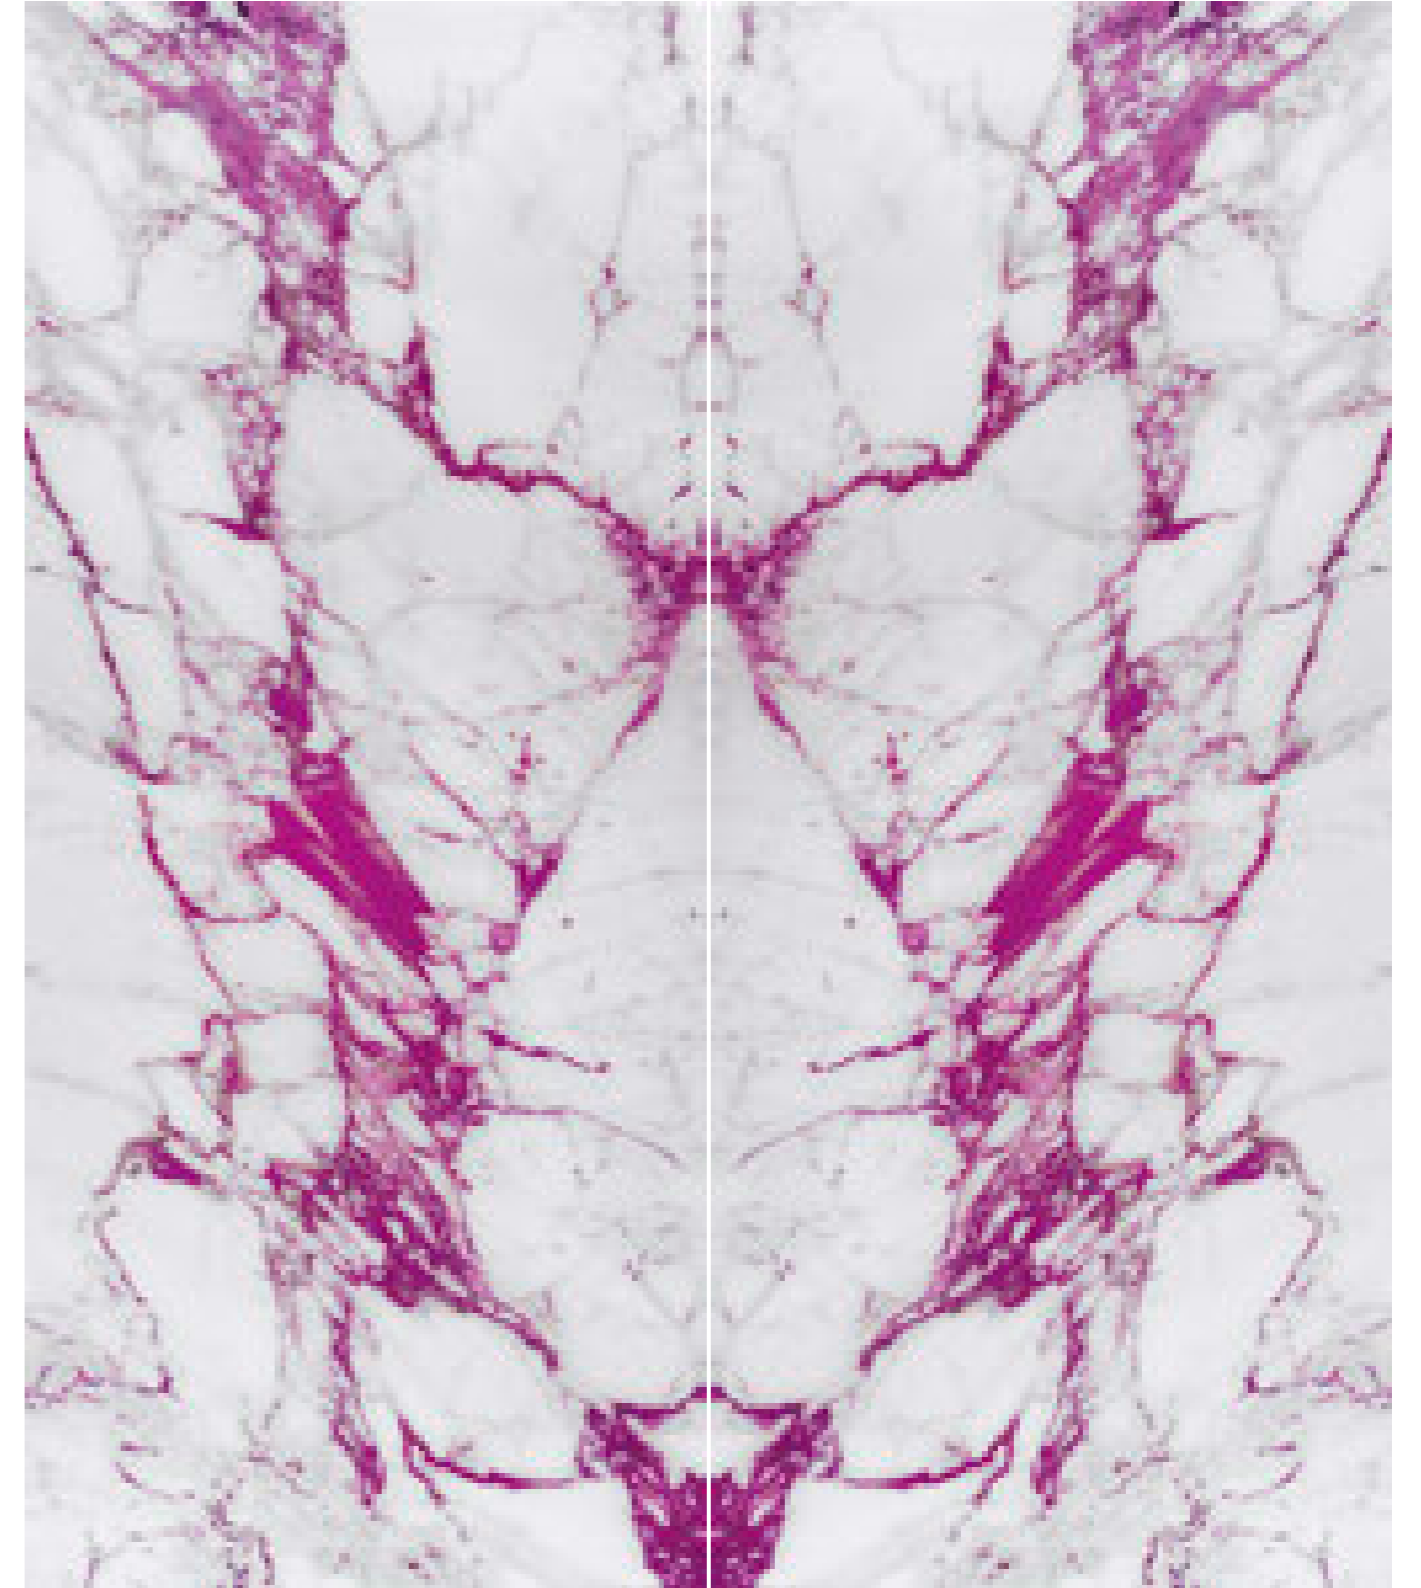

SICIS 277

Electric Marble Cal Natural

Electric Marble Cal Fuxia

Electric Marble Cal Natural SX

Electric Marble Cal Natural DX

Electric Marble Cal Fuxia SX

Electric Marble Cal Fuxia DX

Formato - Size
Standard 120x280cm
Standard 47 1/4"x110 1/4"