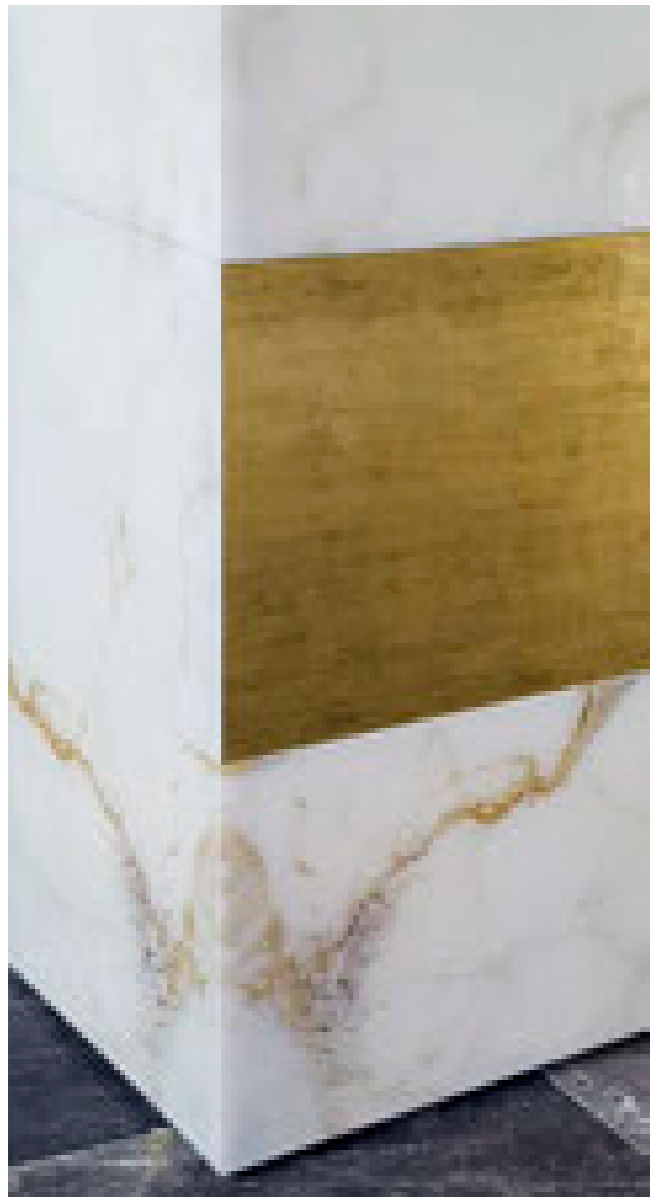

Electric Marble Cal Natural, Pergamino Gold