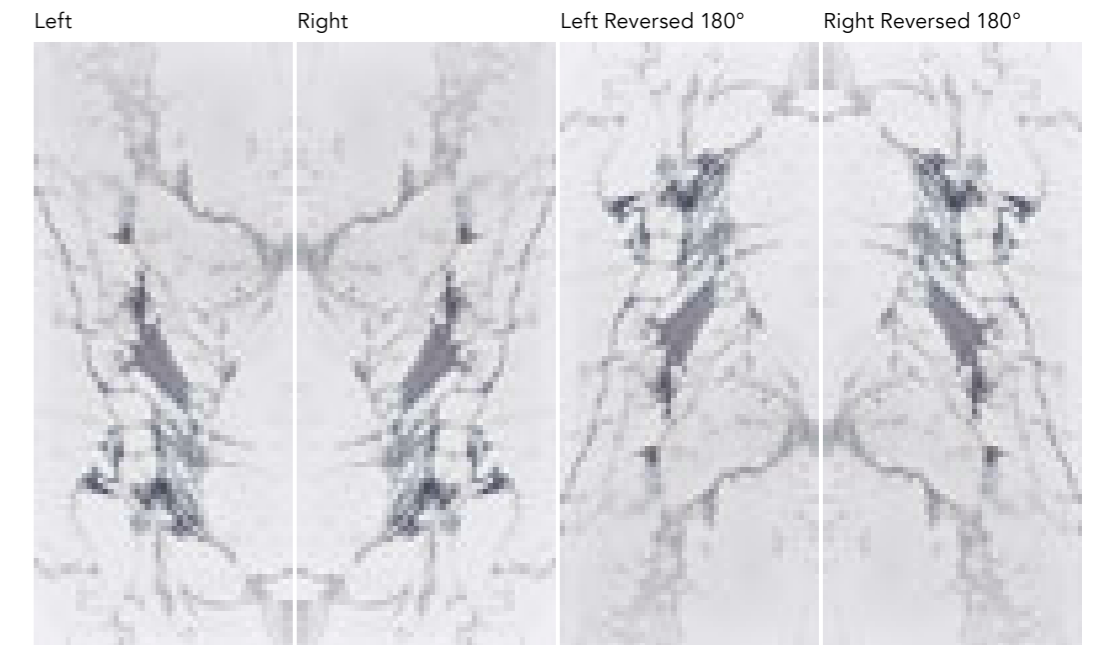

Electric Marble

COMPOSIZIONI · COMPOSITIONS

MACCHIA APERTA · BOOKMATCH