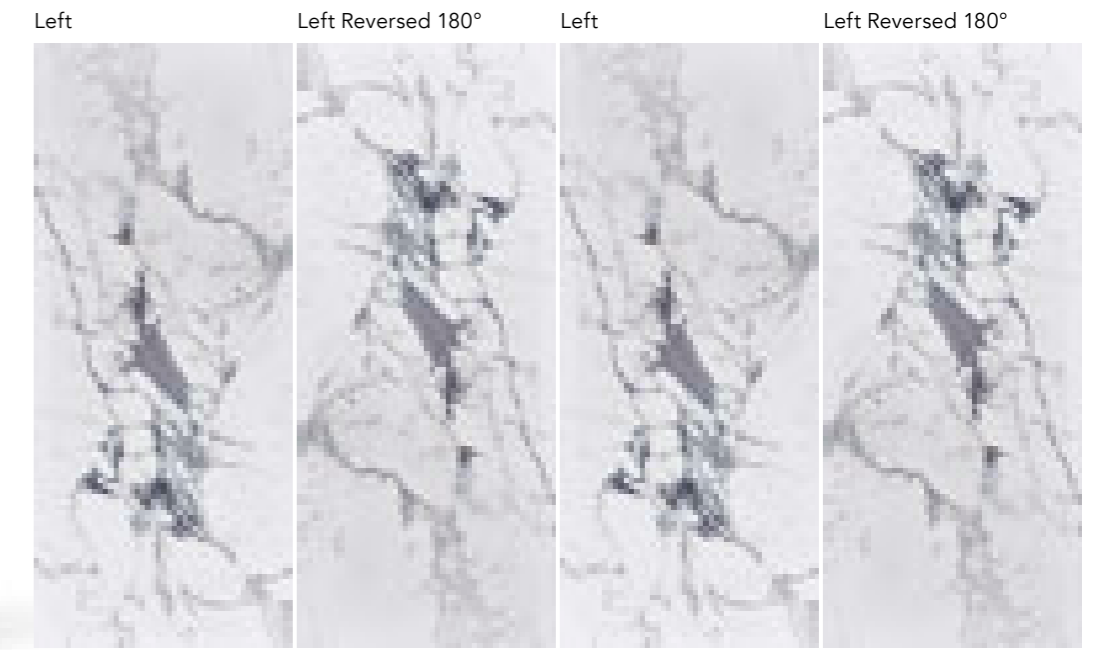

Electric Marble

COMPOSIZIONI · COMPOSITIONS

MACCHIA APERTA · BOOKMATCH