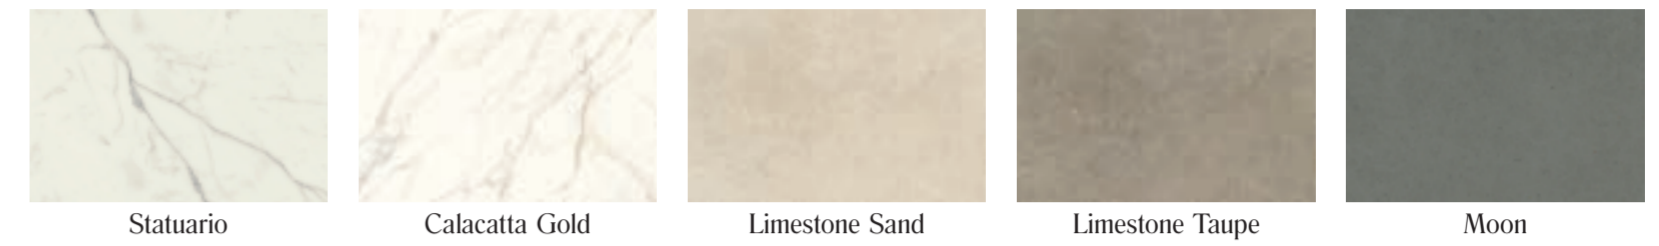

Colori · Colours

Statuario Calacatta Gold Limestone Sand Limestone Taupe Moon

Strutture · Structures