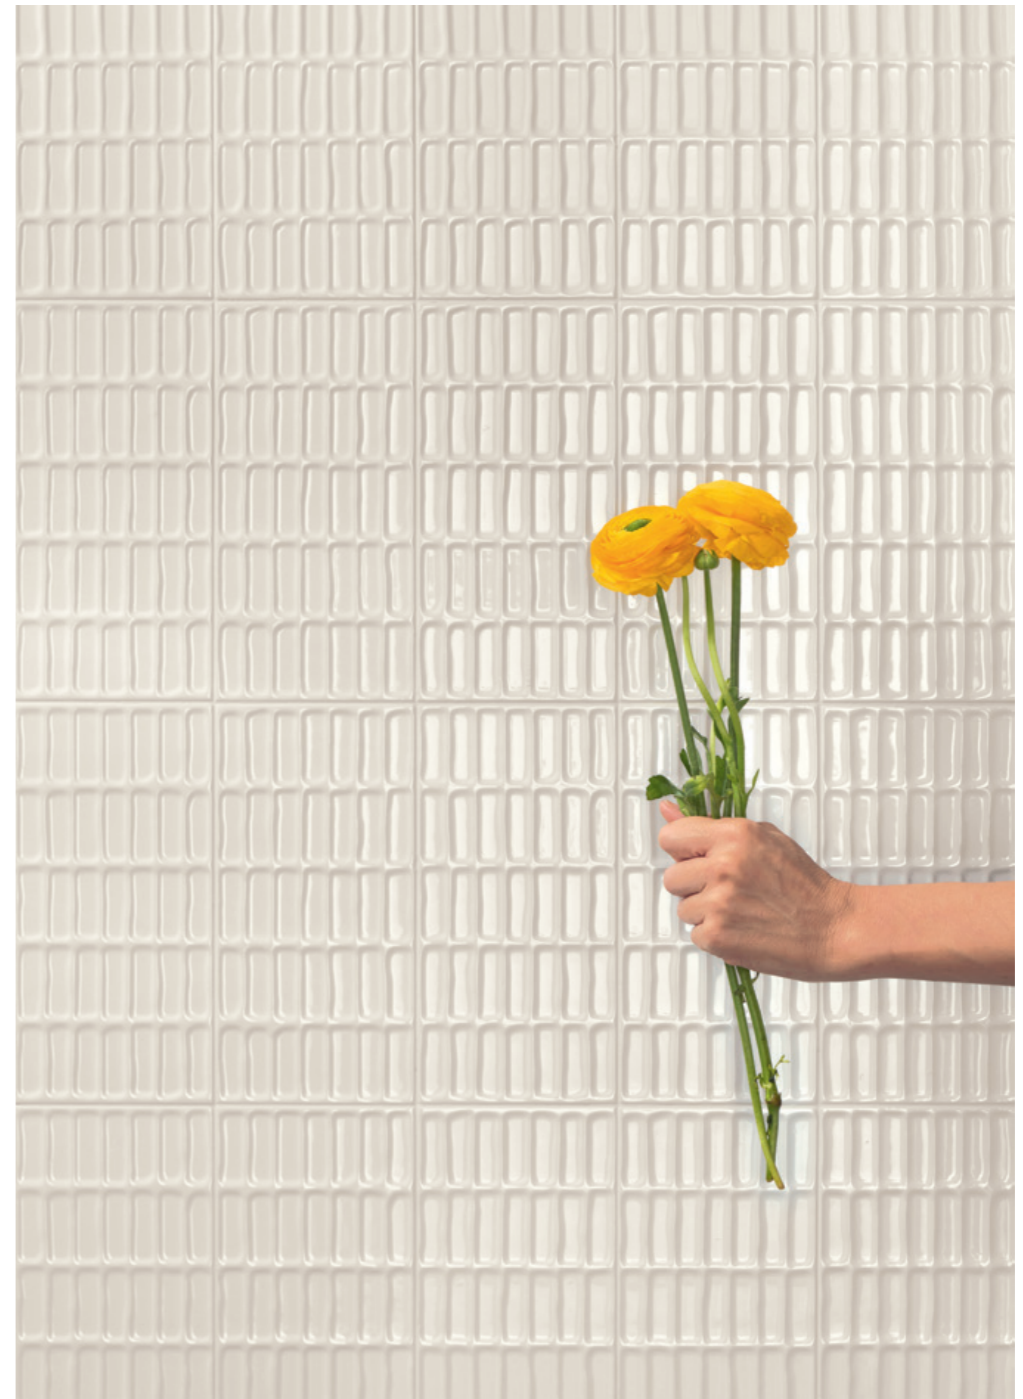

Superclassica SCW Waffle Bianco 12,5x25 5"x10"