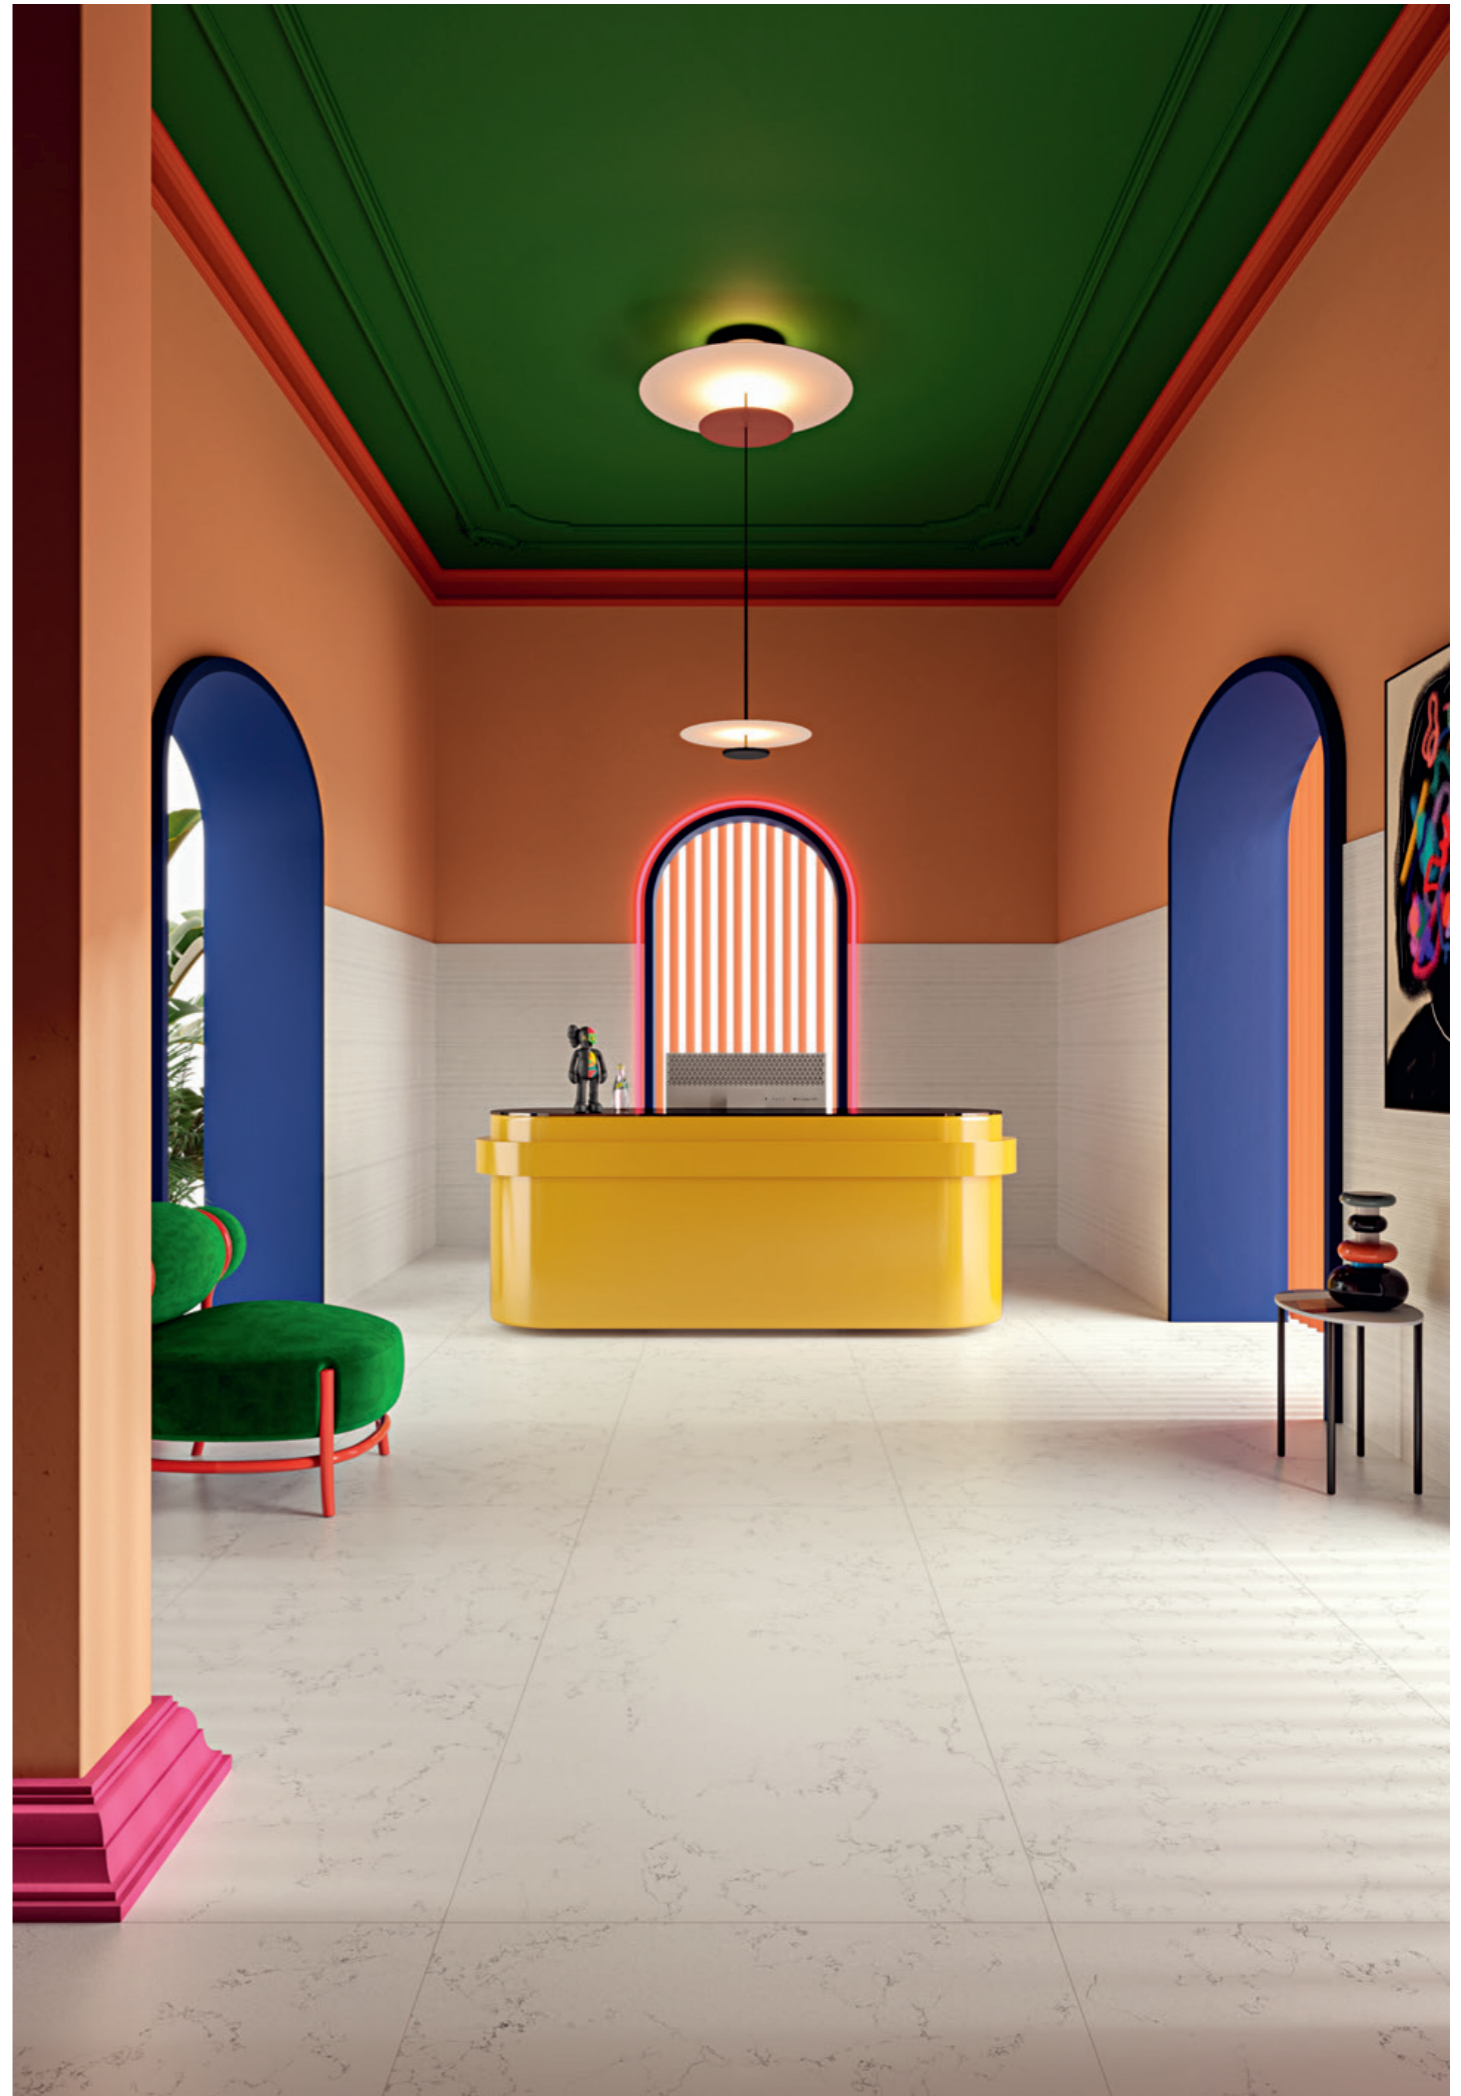

White is my sugar! It's time for white, soft and versatile, available in eight different finishes and comes in seven sizes. A journey parallel to that made for SCB, a collection of elements designed to be mixed and matched with each other. A study on surface processing: polished, natural, bush-hammered, engraved, structured and the new semi-polished matte finish. In addition to all this, there is Happy, a bundle of warm tones in the 60x120 cm 24"x48" size and two wall decors in sizes 12,5x12,5 cm 5"x5" and 12,5x25 cm 5"x10", monochromed and structured in white and tangerine; the latter color creates a contemporary twist with the stone. SCW is a white canvas ready to be matched with colors. The Superclassica range is thus expanded, perfect for both residential and commercial, indoor and outdoor projects. The family keeps growing. A super family!

→ Superclassica SCW Honed 60x60 24"x24"

← → Superclassica SCW Honed 60x120 24"x48"

→ Superclassica SCW Honed 60x120 24"x48" / 60x60 24"x24"

← ↗ Superclassica SCW Chevron 20x80 8"x32"

↑ Superclassica SCW Natural 60x120 24"x48"  
→ Wall Superclassica SCW Bloom Mandarino 12,5x12,5 5"x5" - Floor Superclassica SCW Natural 60x120 24"x48"

Superclassica SCW Bloom Mandarino 12,5x12,5 5"x5"

Superclassica SCW Waffle Bianco 12,5x25 5"x10"

→ Wall Superclassica SCW Waffle Bianco 12,5x25 5"x10"  
Floor Superclassica SCW Natural 7,5x120 3"x48"

→ Wall Superclassica SCW Grooved 60x120 24"x48"  
Floor Superclassica SCW Natural 80x180 32"x71"

Superclassica SCW Grooved 60x120 24"x48"

Superclassica SCW Mosaic 30x30 12"x12"

→ Wall Superclassica SCW Grooved 60x120 24"x48"  
Floor Superclassica SCW Mosaic 30x30 12"x12"

↑ → Superclassica SCW Happy 60x120 24"x48"