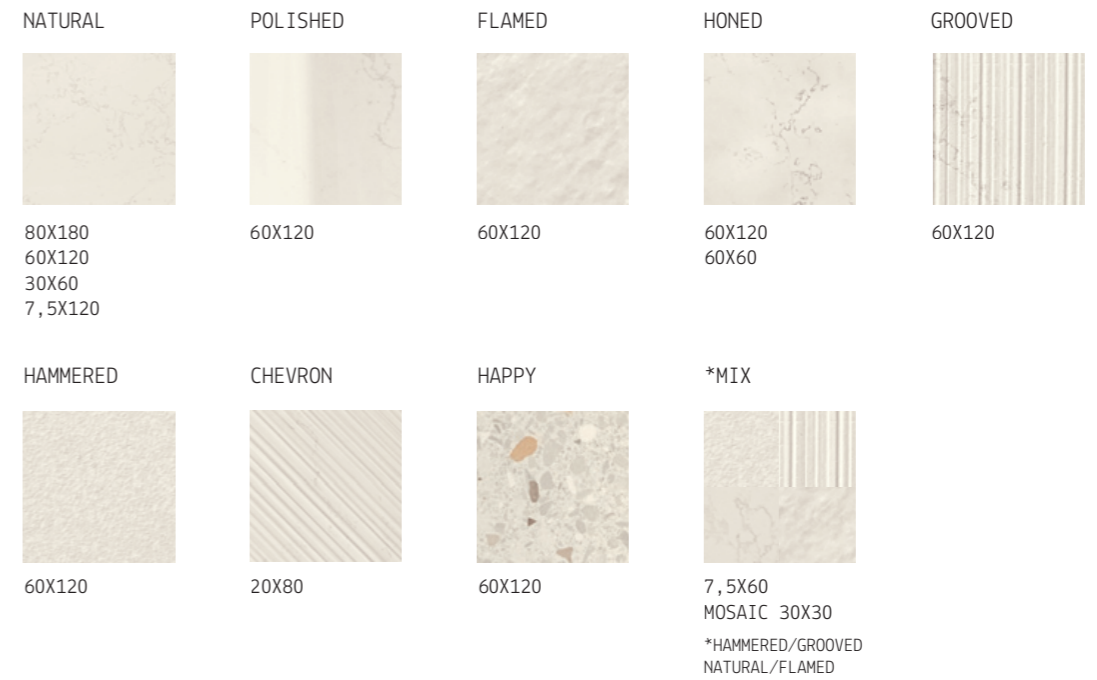

SCW SIZES AND TEXTURES

SCW CODES

SIZE	Natural	Polished	Flamed	Honed	Grooved	Hammered	Chevron	Happy	Mix
80X180 32"X71"	4101019	-	-	-	-	-	-	-	-
60X120 24"X48"	4101020	4101027	4101023	4101026	4101025	4101024	-	4101028	-
60X60 24"X24"	-	-	-	4101031	-	-	-	-	-
30X60 12"X24"	4101021	-	-	-	-	-	-	-	-
20X80 8"X32"	-	-	-	-	-	-	4101030	-	-
7,5X120 3"X48"	4101029	-	-	-	-	-	-	-	-
7,5X60 3"X24"	-	-	-	-	-	-	-	-	4101037
MOSAIC	-	-	-	-	-	-	-	-	4101053

	Bianco	Mandarino
Waffle	4101032	4101033
Bloom	4101034	4101035